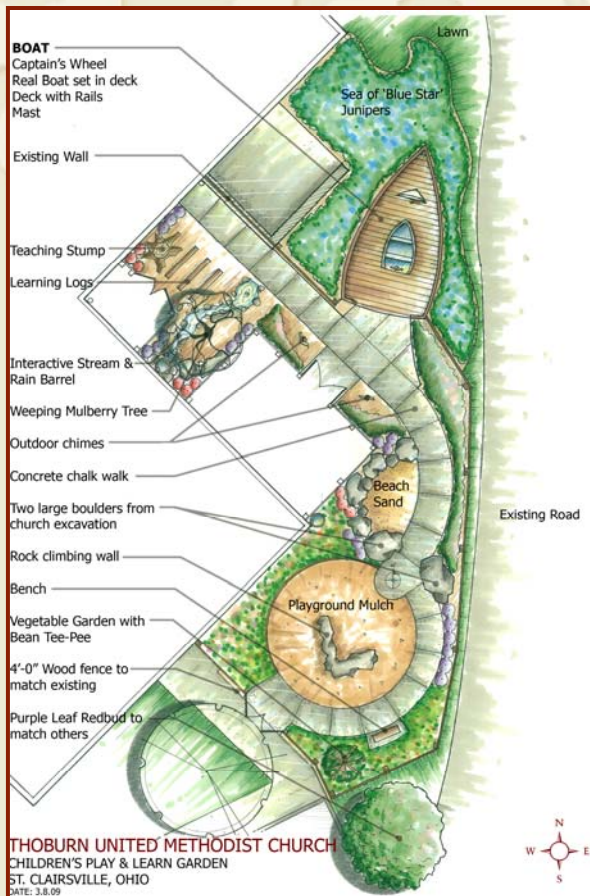

**Services: Schematic Design  
Renderings  
Planting Plan**

**Role: Prime**

**Project Size: .1 acres**

**Project Cost: \$80,000**

*Providing prestige in professional land planning and design."*

## **Thoburn United Methodist Church** St. Clairsville, OH

In collaboration with community members, Gabe Hays of Hays LAS designed a Biblical Garden for Thoburn United Methodist Church. The design included planting plans that incorporated plants that hold significance in the Bible. Bible scriptures are full of plant references, and plants and trees are an integral part of well-known Bible stories.

As funding and maintenance allow, phase two of the Biblical Garden hopes to bring other plants of the Bible to Thoburn's Biblical Garden. Future additions may include Crocus, Cedar-of-Lebanon, Rose of Sharon, Tamarisk, Pyracantha, Boxwood, Nut Trees, Hyacinth, Grapes, along with various herbs and crop plants just to name a few.