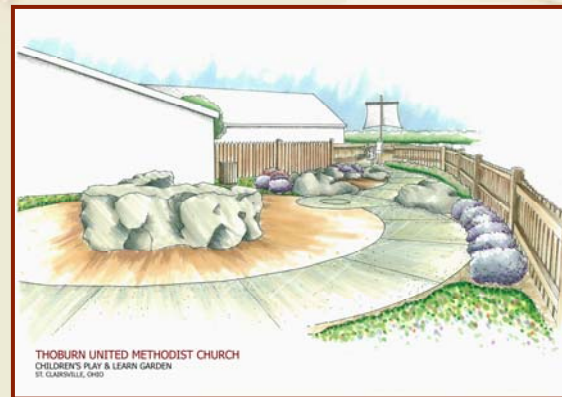

**Services: Schematic Design  
Renderings  
Planting Plan**

**Role: Prime**

**Project Size: .1 acres**

**Project Cost: \$80,000**

*Providing prestige in professional land planning and design."*

## **Thoburn United Methodist Church** St. Clairsville, OH

In collaboration with community members, Gabe Hays of Hays LAS designed a Biblical Garden for Thoburn United Methodist Church. The design included planting plans that incorporated plants that hold significance in the Bible. Bible scriptures are full of plant references, and plants and trees are an integral part of well-known Bible stories.

As funding and maintenance allow, phase two of the Biblical Garden hopes to bring other plants of the Bible to Thoburn's Biblical Garden. Future additions may include Crocus, Cedar-of-Lebanon, Rose of Sharon, Tamarisk, Pyracantha, Boxwood, Nut Trees, Hyacinth, Grapes, along with various herbs and crop plants just to name a few.