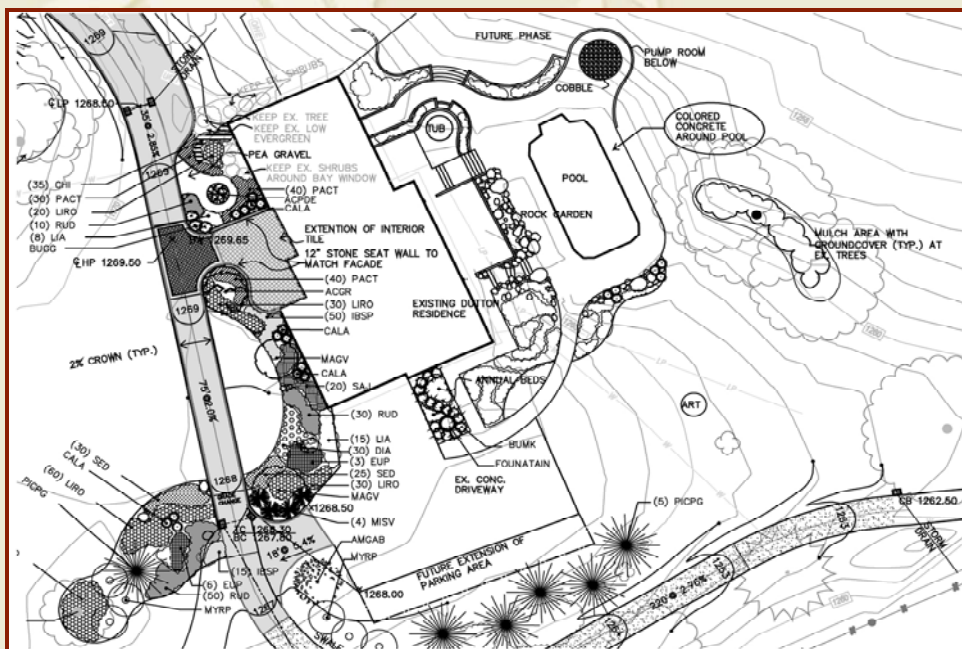

**Services:**  
Master Planning  
Planting Plan

**Role:** Prime

**Project Size:** 5 acres

**Project Cost:** NA

*Providing prestige in professional land planning and design."*

## Dutton Residence Bannock, OH

Hays LAS worked along Intern Architect Greg Dutton on a plan for his family's farm.

With considerations for future additions, Hays LAS developed a holistic multi-phased site plan that incorporated a meandering entry drive that delicately carved through the front yard's stately trees.

With regard to the family's appreciation of Native American art and culture, the plan was driven by informal hardscapes, larger flowing planting masses and subtle landscape focal points.